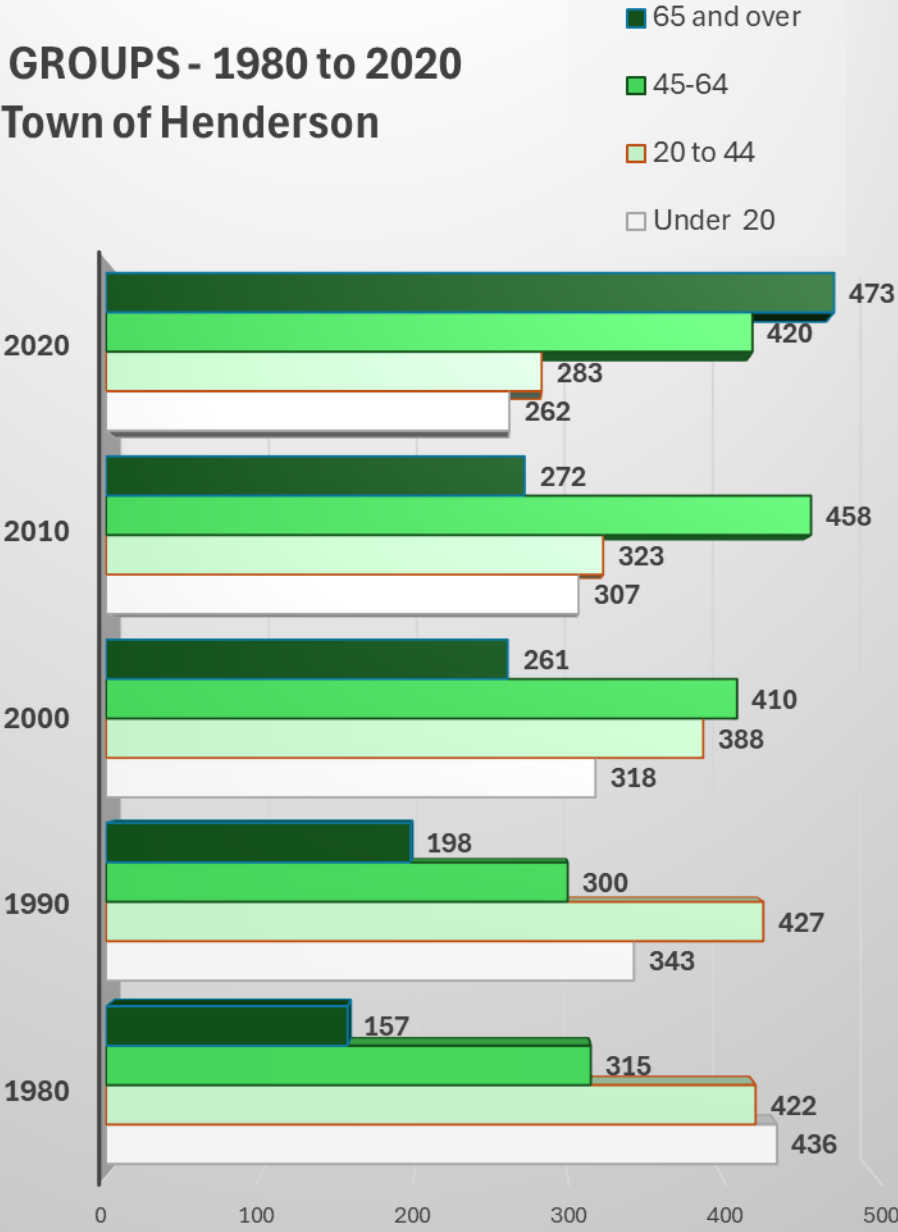

LOCAL POPULATION - Town of Henderson

1890 to 2020, US Census

Source: US Census Bureau, Dept. of Commerce

COUNTY POPULATION - Jefferson

1890 to 2020, US Census

Source: US Census Bureau, Dept. of Commerce

AGE GROUPS - 1980 to 2020

Town of Henderson

Source: US Census Bureau, Dept. of Commerce

AGE GROUPS

Henderson - 2020

Source: US Census Bureau, Dept. of Commerce